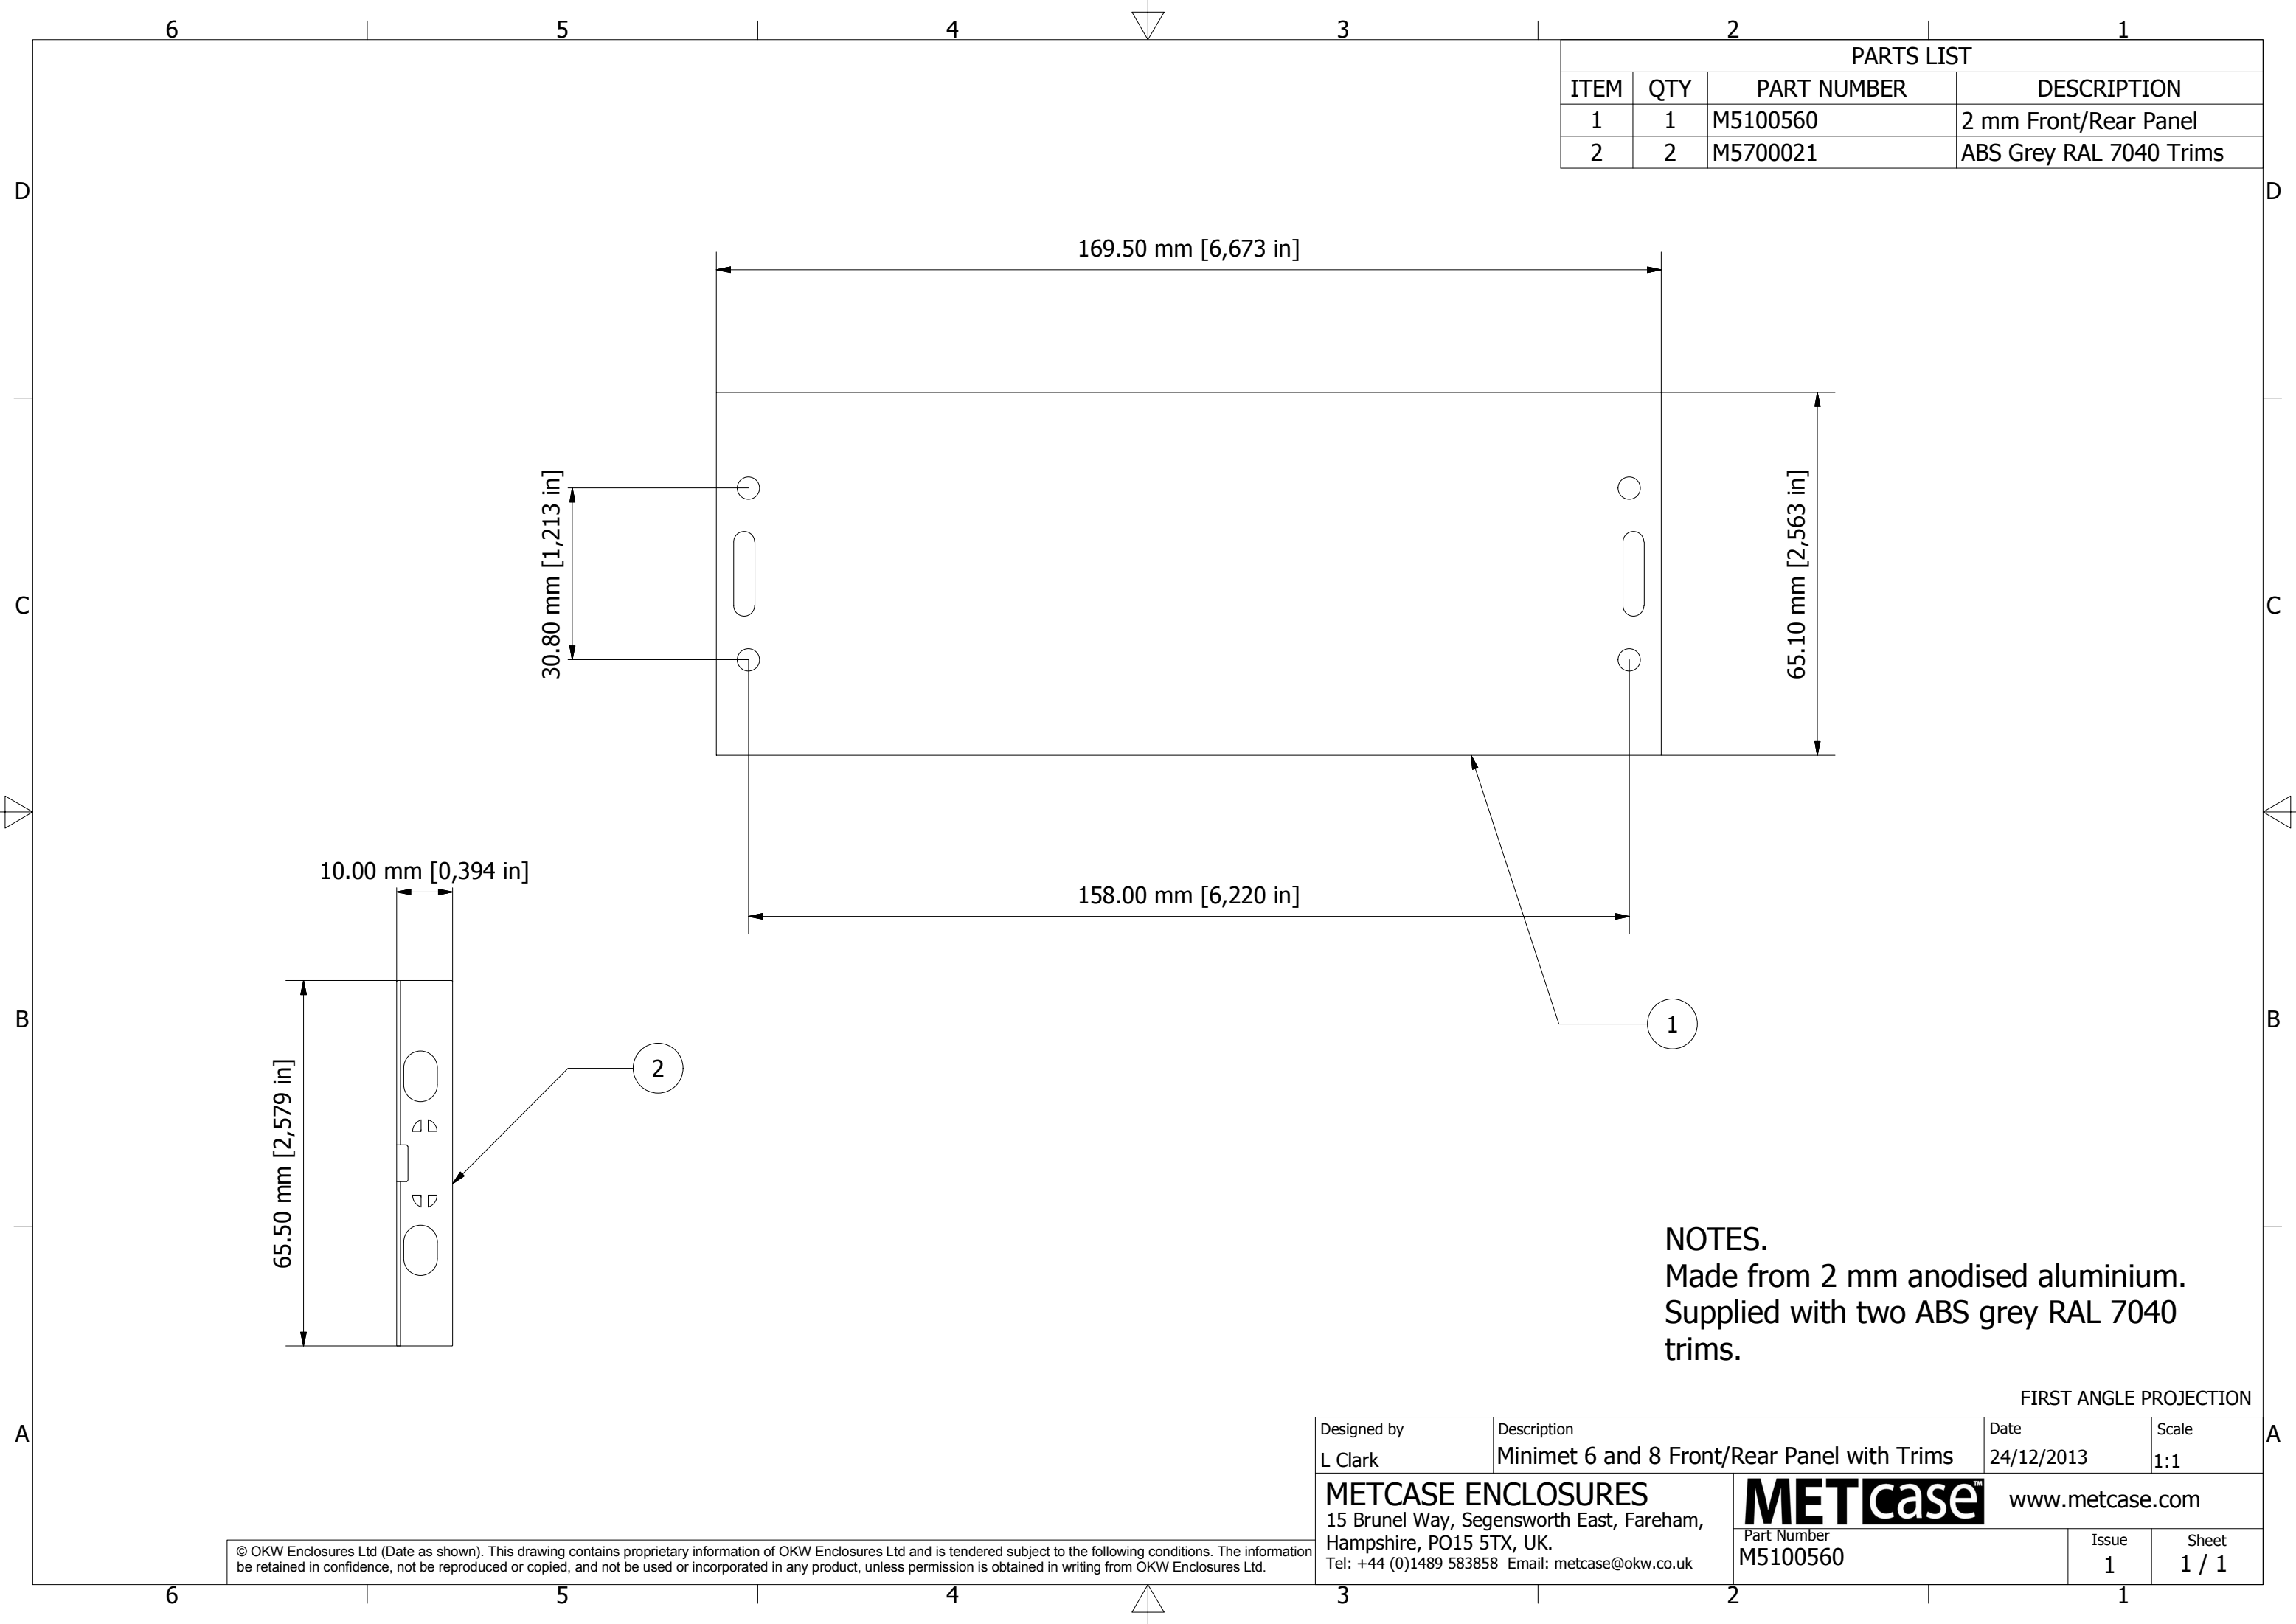

PARTS LIST			
ITEM	QTY	PART NUMBER	DESCRIPTION
1	1	M5100560	2 mm Front/Rear Panel
2	2	M5700021	ABS Grey RAL 7040 Trims

NOTES.  
 Made from 2 mm anodised aluminium.  
 Supplied with two ABS grey RAL 7040 trims.

FIRST ANGLE PROJECTION

Designed by L Clark	Description Minimet 6 and 8 Front/Rear Panel with Trims	Date 24/12/2013	Scale 1:1
<b>METCASE ENCLOSURES</b> 15 Brunel Way, Segensworth East, Fareham, Hampshire, PO15 5TX, UK. Tel: +44 (0)1489 583858 Email: metcase@okw.co.uk		<b>METcase™</b> www.metcase.com Part Number <b>M5100560</b>	Issue <b>1</b> Sheet <b>1 / 1</b>