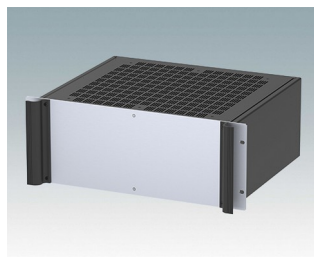

M6219469
COMBIMET 19" 4HEx365mm
Mit Lüftung
Aluminium
Schwarz RAL 9005
177x482,6x365mm