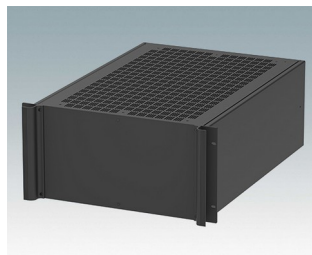

M6219589
COMBIMET 19" 5HEx610mm
Mit Lüftung
Aluminium
Schwarz RAL 9005
221x482,6x609,6mm