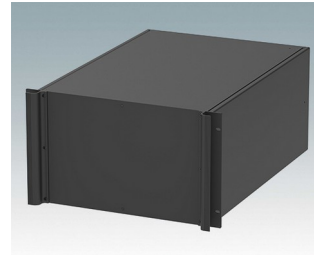

M6219679
COMBIMET 19" 6HEX610mm
Aluminium
Schwarz RAL 9005
266x482,6x609,6mm