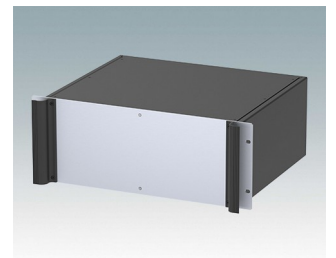

M6219459
COMBIMET 19" 4HEx365mm
Aluminium
Schwarz RAL 9005
177x482,6x365mm