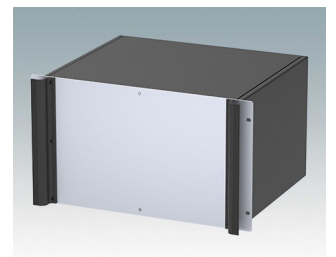

M6219659
COMBIMET 19" 6HEx365mm
Aluminium
Schwarz RAL 9005
266x482,6x365mm