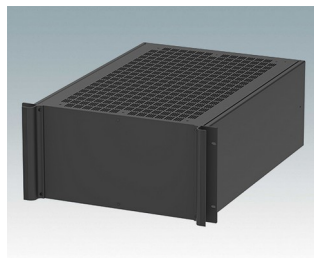

M6219589
COMBIMET 19" 5HEx610mm
Mit Lüftung
Aluminium
Schwarz RAL 9005
221x482,6x609,6mm