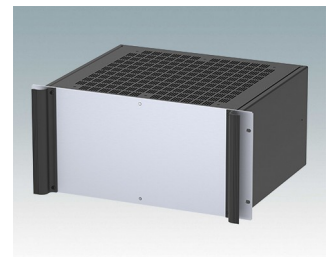

M6219569
COMBIMET 19" 5HEx365mm
Mit Lüftung
Aluminium
Schwarz RAL 9005
221x482,6x365mm