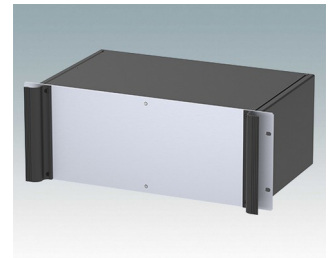

M6219439
COMBIMET 19" 4HEx265mm
Aluminium
Schwarz RAL 9005
177x482,6x265mm