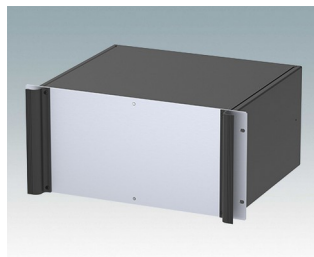

M6219559
COMBIMET 19" 5HEx365mm
Aluminium
Schwarz RAL 9005
221x482,6x365mm