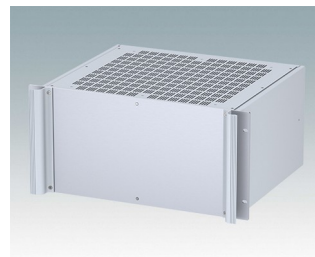

M6219565
COMBIMET 19" 5HEx365mm
Mit Lüftung
Aluminium
Lichtgrau RAL 7035
221x482,6x365mm