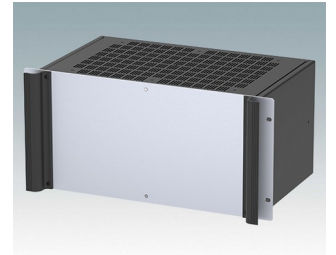

M6219549
COMBIMET 19" 5HEx265mm
Mit Lüftung
Aluminium
Schwarz RAL 9005
221x482,6x265mm