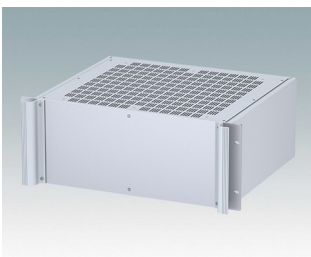

M6219465
COMBIMET 19" 4HEx365mm
Mit Lüftung
Aluminium
Lichtgrau RAL 7035
177x482,6x365mm