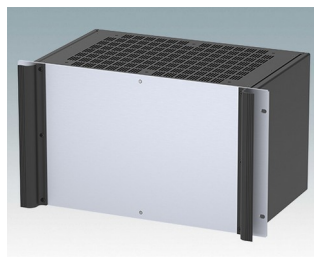

M6219649
COMBIMET 19" 6HEx265mm
Mit Lüftung
Aluminium
Schwarz RAL 9005
266x482,6x265mm