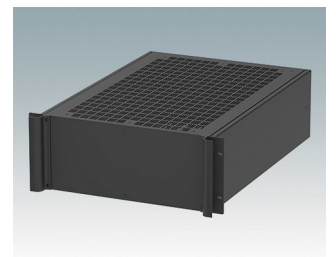

M6219489
COMBIMET 19" 4HEx610mm
Mit Lüftung
Aluminium
Schwarz RAL 9005
177x482,6x609,6mm