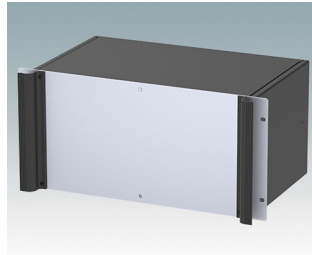

M6219539
COMBIMET 19" 5HEx265mm
Aluminium
Schwarz RAL 9005
221x482,6x265mm