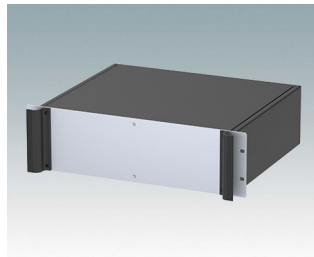

M6219359
COMBIMET 19" 3HEx365mm
Aluminium
Schwarz RAL 9005
132,5x482,6x365mm